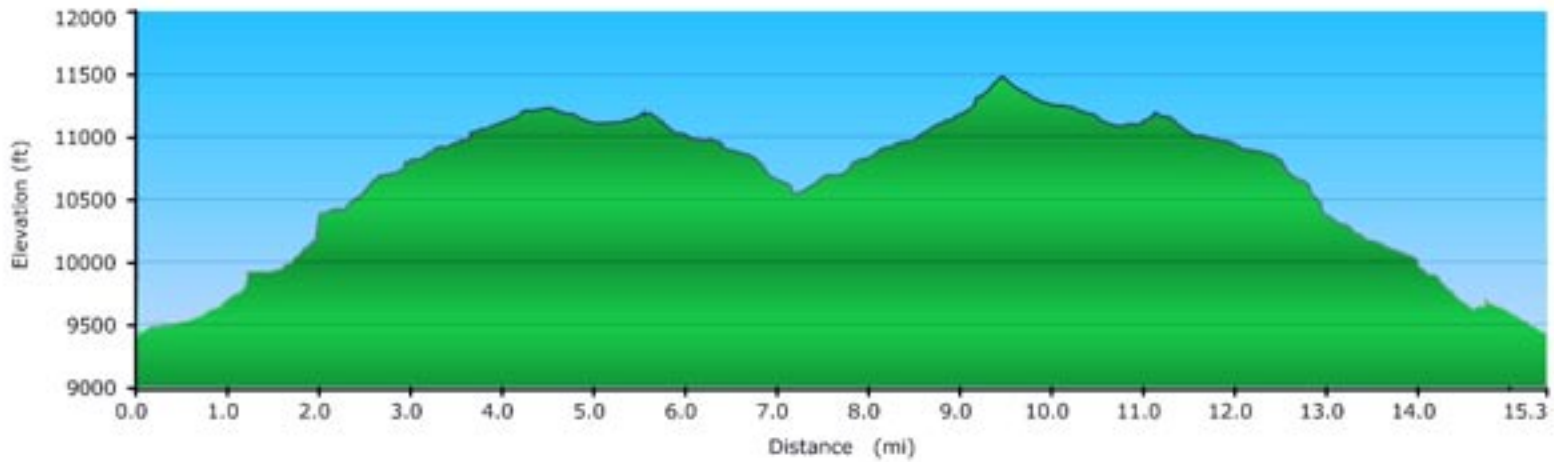

2009 Frazer Mountain Madness - Course Elevation Profiles

Category 1

Category 2

Category 3