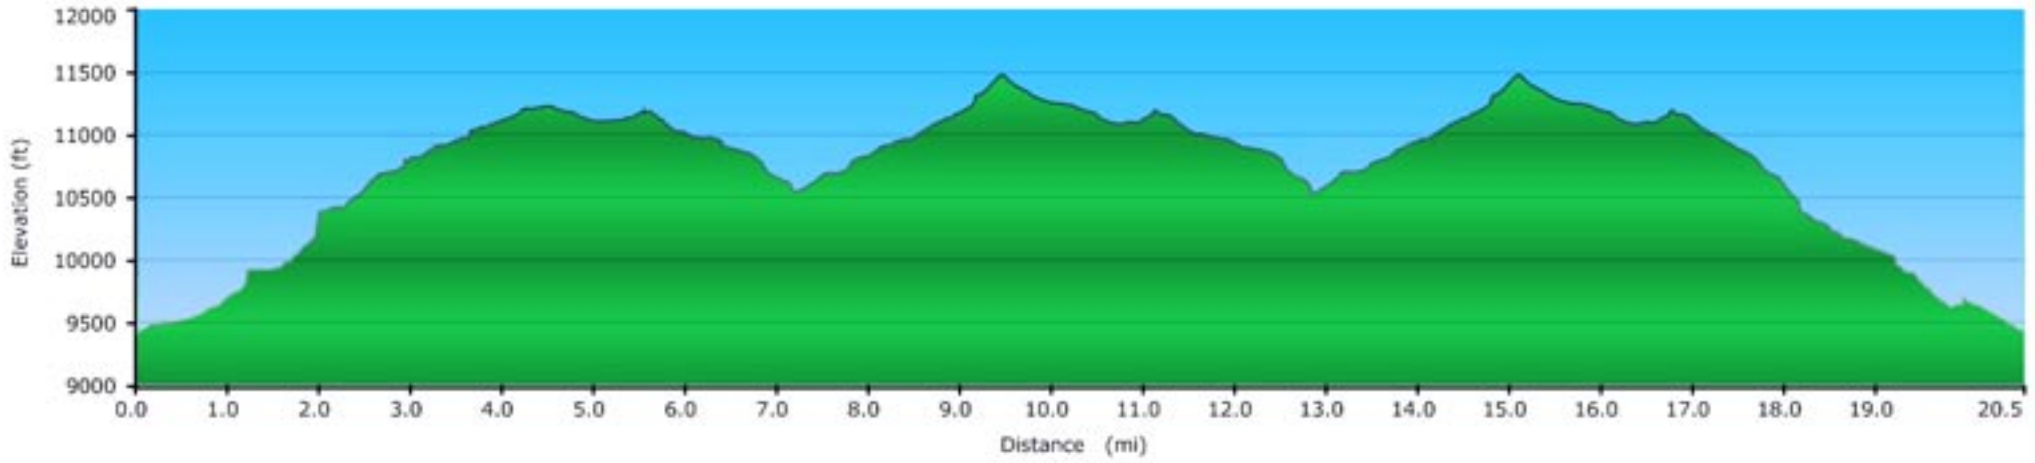

2009 Frazer Mountain Madness - Course Elevation Profiles

Category 1

Category 2

Category 3